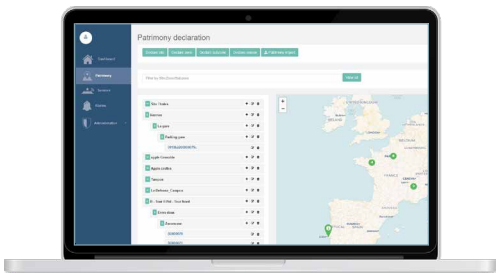

**Consolidate
your business model**

By ensuring the long life of his products.

**Increase the satisfaction
of your end customers**

By enabling the continuity of essential services.

VIEW

YOUR SENSOR PARK

- Geographic location
- Breakdown by operator
- Operating state

EACH SENSOR

- Autonomy
- Quality of data reception

ANALYZE

- Lifetime simulation
- Respect of the subscription
- Compliance with radio standards

ACT

- Delegate rights for site-by-site management (site, zone, and subzone creation)
- Configure your sensors remotely
- Intervene in the field to optimize data reception (move a product, check an environment ...)