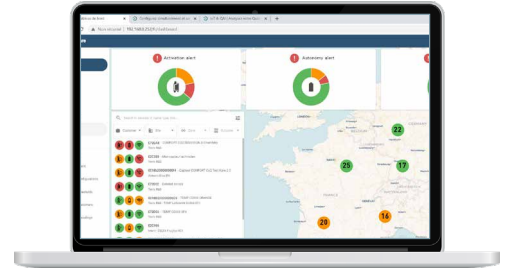

VIEW

YOUR SENSORS PARK

Distribution of assets

State of operation of the park :

- autonomy
- network quality
- quality of data reception
- compliance with the radio subscription

EACH SENSOR

Autonomy

Quality of data reception

ANALYZE

Lifetime simulation

Respect of the subscription

Compliance with radio standards