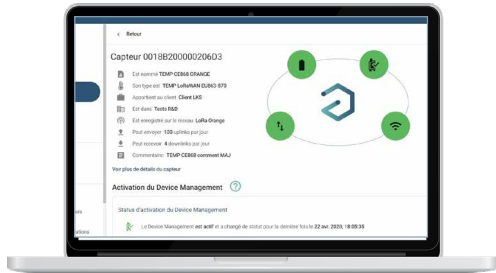

VIEW

YOUR SENSORS PARK

Distribution of assets

State of operation of the park :

- autonomy
- network quality
- quality of data reception
- compliance with the radio subscription

EACH SENSOR

Autonomy

Quality of data reception

ANALYZE

Lifetime simulation

Respect of the subscription

Compliance with radio standards